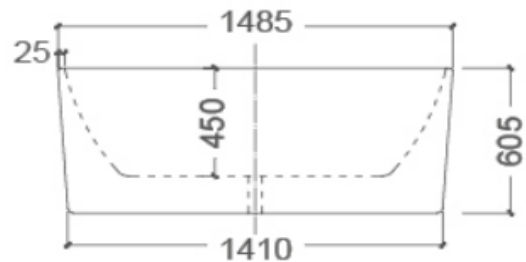

BONDI RH

1680mm BT 258R

Weight: 45KG

1485mm BT 258RS

Weight: 43KG

SPECIFICATIONS

- Made from UV Stabilised Premium Sanitary-grade acrylic with Lucite MMA
- Built in steel support frame
- Adjustable self-supporting feet
- Gloss White Finish