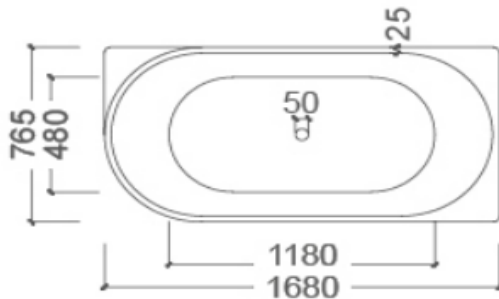

BONDI RH

1680mm BT 258R

Weight: 45KG

1485mm BT 258RS

Weight: 43KG

SPECIFICATIONS

- Made from UV Stabilised Premium Sanitary-grade acrylic with Lucite MMA
- Built in steel support frame
- Adjustable self-supporting feet
- Gloss White Finish