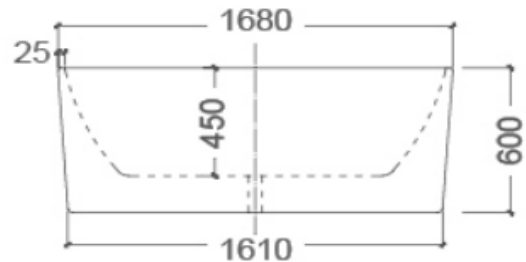

BONDI RH

1680mm BT 258R

Weight: 45KG

1485mm BT 258RS

Weight: 43KG

SPECIFICATIONS

- Made from UV Stabilised Premium Sanitary-grade acrylic with Lucite MMA
- Built in steel support frame
- Adjustable self-supporting feet
- Gloss White Finish