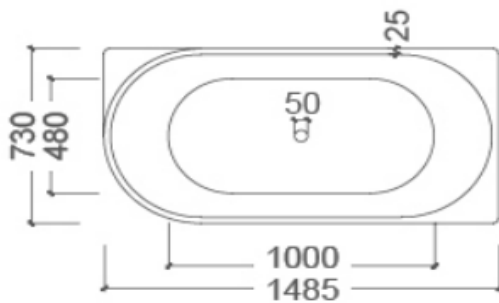

BONDI RH

1680mm BT 258R

Weight: 45KG

1485mm BT 258RS

Weight: 43KG

SPECIFICATIONS

- Made from UV Stabilised Premium Sanitary-grade acrylic with Lucite MMA
- Built in steel support frame
- Adjustable self-supporting feet
- Gloss White Finish